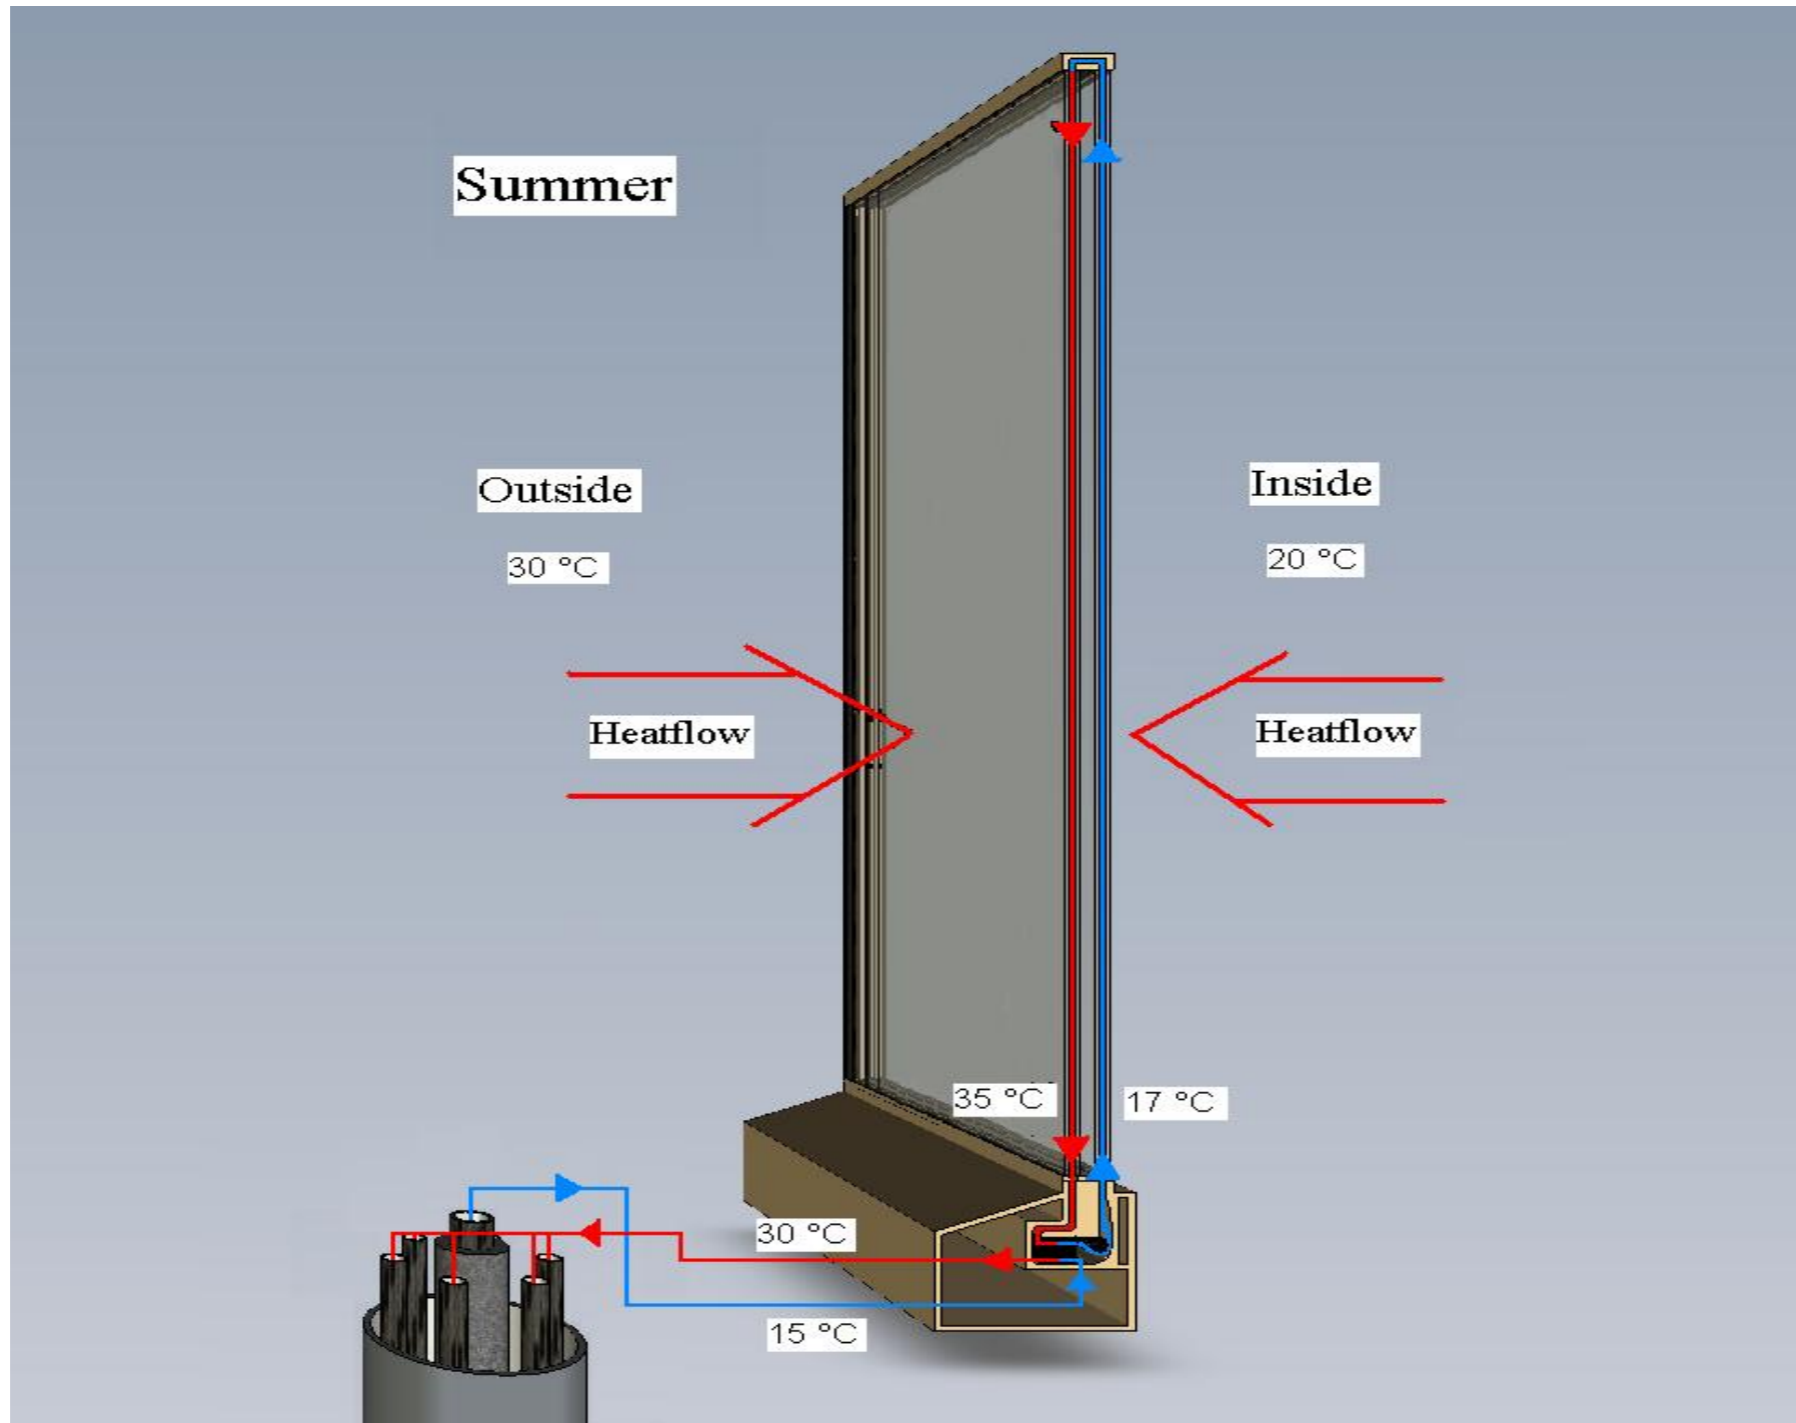

Save 30-60 EURO per square meter

Pay-off 0-3 year

6 Market potential

LOWTE is going to;

- **Licensing and manufacturing Energy Active Window**
- **Buildning own Net zero energy houses for sale and rent**

LOWTE AB