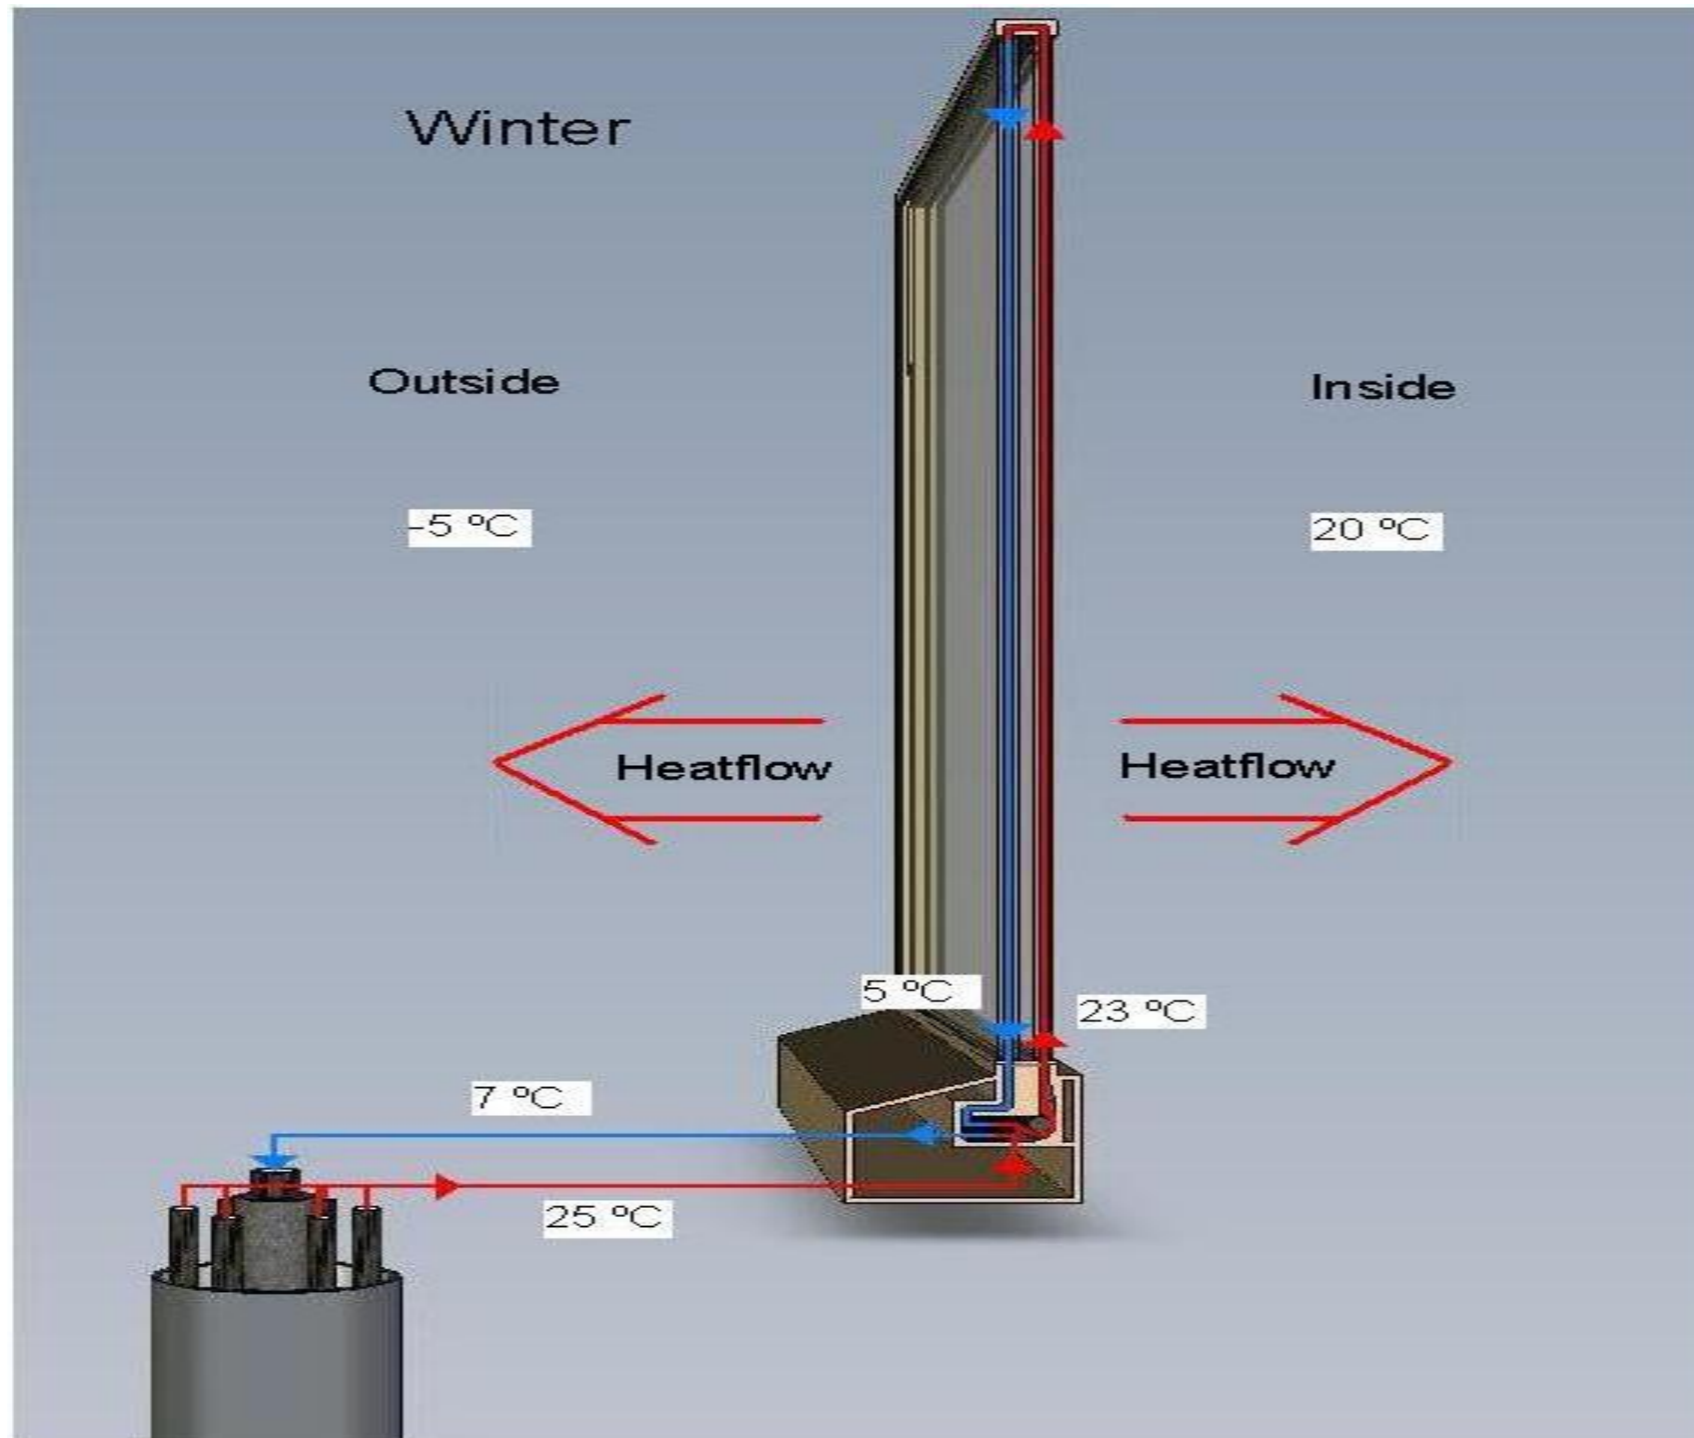

3 EAW winter operation